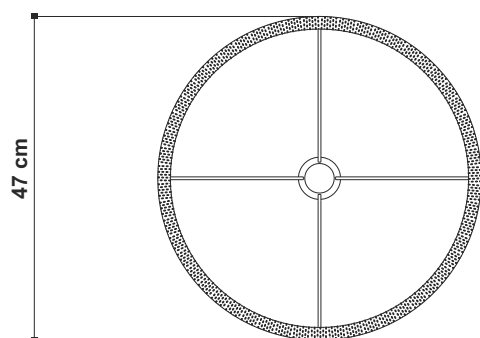

frame in white painted metal, base with chromed detail, shade in white technical fabric (fireproof).

luce - light:

diffusa - diffuse

lampadine - bulbs:

**70W E27 ECO
24W E27 Fluo EL
10W E27 LED**

grado IP - IP grade:

20

peso netto - net weight:

6 Kg

finiture:

.01 bianco - .01 white

marcatore:
marking:

CE

simboli costruttivi:
symbols:

Dimensioni del diffusore - Diffuser dimensions

Dimensioni - Dimensions

EGOLUCE

EGOLUCE s.r.l., via I.Newton 12 - 20016 Pero - Milano
telefono +39 02 339586.1 - fax. +39 02 3535112
e-mail: info@egoluce.com - http://www.egoluce.com