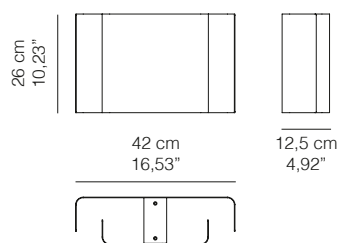

ALALUNGA / Design Enrico Franzolini

ALALUNGA	Parete / Wall		SORGENTI LUMINOSE / LIGHT SOURCES		CERTIFICATIONS
	MISURE / DIMENSIONS		FLUO	LED	
	CM.	INCHES			
18PA42FW	42 x 12,5 x 26H	16,53 x 4,92 x 10,23H	2 x 20W E27	2 x 10W E27	CE IP 20
18PA42FB	42 x 12,5 x 26H	16,53 x 4,92 x 10,23H	2 x 20W E27	2 x 10W E27	
			LED NON INCLUSO / LED NOT INCLUDED		
18PA42LW	42 x 12,5 x 26H	16,53 x 4,92 x 10,23H		12W Lumen 1300 - 3000K	CE IP 20
18PA42LB	42 x 12,5 x 26H	16,53 x 4,92 x 10,23H		12W Lumen 1300 - 3000K	
			LED INCLUSO / LED INCLUDED		
COLORI / COLOURS					
Metallo verniciato Bianco / White painted metal (18PA42LW - 18PA42FW)					
Metallo - Bronzo spazzolato / Metal - brushed broze finish (18PA42LB - 18PA42FB)					