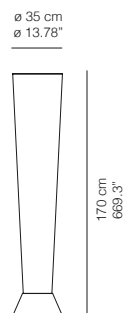

ELIOS / Designed by Enrico Franzolini

ELIOS	Terra / Floor		SORGENTI LUMINOSE / LIGHT SOURCES		with dimmer
	MISURE / DIMENSIONS		LED		
	CM	INCHES	95W - Lumen 10100 - 2700K		
	35ø x 170H	13,78ø x 66,93H	LED INCLUSO / LED INCLUDED		
	COLORI / COLOURS		CERTIFICATIONS		
25TR01NB	Fibra di vetro Bianca / White Fibreglass		V IP 20 CLASSE 1		
25TR01N5	Fibra di vetro Arancio / Orange Fibreglass				
25TR01NA	Fibra di vetro Argento / Silver Fibreglass				
25TR01NG	Fibra di vetro Oro / Gold Fibreglass				