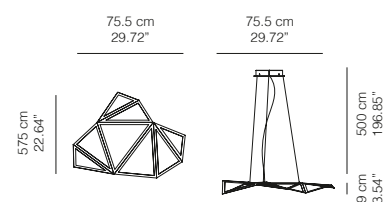

Lampada da sospensione in alluminio, verniciato bianco o antracite. Illuminazione LED luce calda con diffusione indiretta e soft. Dimmerabile 1-10V.

Suspended lamp in white or anthracite painted aluminium. Warm indirect and diffuse reflection though LED light. Dimmer 1-10V.

STARLIGHT /

Designed by Serena Papait

STARLIGHT	Sospensione/ Suspended		SORGENTI LUMINOSE / LIGHT SOURCES	
	MISURE / DIMENSIONS		LED	
	CM	INCHES	44W - Lumen 3500 - 2700K	
	75,5 x 57,5 x 9H	29,72 x 22,64 x 3,54H	LED INCLUSO / LED INCLUDED	
	COLORI / COLOURS		CERTIFICATIONS	
22SP01LW	Alluminio verniciato Bianco / White painted aluminium		CE IP 20	
22SP01LG	Alluminio verniciato Antracite / Anthracite painted aluminium			