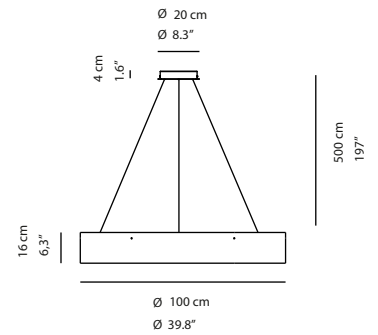

ZERO1 / Design Princic & Righi

ZERO1	Terra / Floor	SORGENTI LUMINOSE / LIGHT SOURCES		with dimmer and Dali
MISURE / DIMENSIONS		LED 		LED INCLUSO / LED INCLUDED
CM	INCHES	50 W - LUCE CALDA 2700K - 5400 Lumen 110-230V		
Ø100x100x16H	Ø39.4x39.4x6.3H	50 W - WARM LIGHT 2700 K - 5400 Lumen 110-230V		
COLORI / COLOURS		CERTIFICATIONS		
28SP01L1	Fibra di vetro Bianca / White Fibreglass	  CLASSE 1		